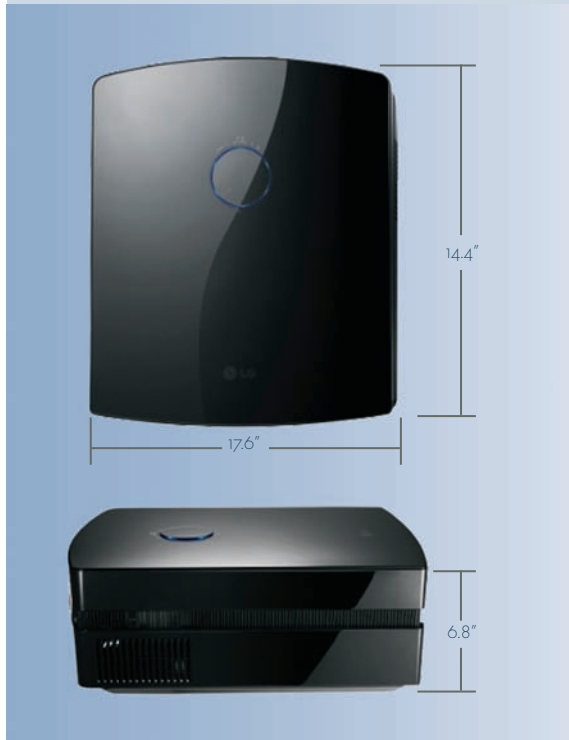

LONG LAMP LIFE (ECO)
Up to 3500hrs in normal mode

VERTICAL LENS SHIFT
Range +/- 70%

www.LGcommercial.com

CF181D

SXR
PROJECTOR

SPECIFICATIONS

**PROJECTION SYSTEM**

Display Technology	SXR™	
Native Resolution	1080p (1920x1080)	
Brightness (ANSI-Lumens)	1800	
Contrast Ratio (FIFO)	35000:1	
Noise	High Brightness	27dB
	Economic	23dB
Uniformity (min) JBMA	>90%	
Projection Lens	Focus	Manual
	Zoom	Manual 1.8x
Projection Image	Screen Size	30"~300"
	Standard	60"@5.9 feet
	Throw Ratio (Wide/Tele)	1.36/2.46
Lens Shift	Vertical (range ±70%)	
Projection Offset	±120%	
Lamp	Type	220 W
	Life High Brightness	3000 hrs
	Life Economic	3500 hrs